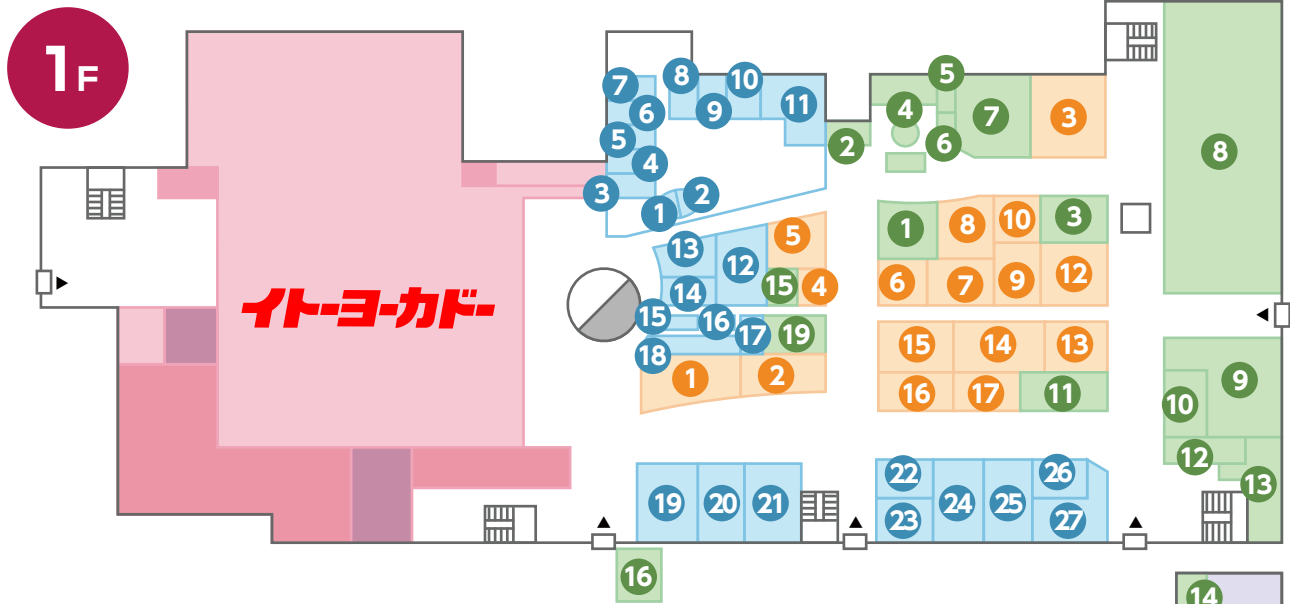

Floor Guide

- Fashion & Fashion Goods
- Restaurant & Sweet & Food
- Services & Others

Fashion & Fashion Goods

Fashion

- | | |
|-----------|-----------------|
| 1 Ladies | anySiS / Feroux |
| 2 Ladies | Discoat |
| 8 Ladies | CRB |
| 9 Ladies | marmelade |
| 10 Ladies | mo'a |
| 12 Ladies | frou-frou |
| 13 Ladies | ELLIFE |
| 14 Ladies | axes femme |
| 15 Ladies | pink adobe |
| 16 Ladies | grove |